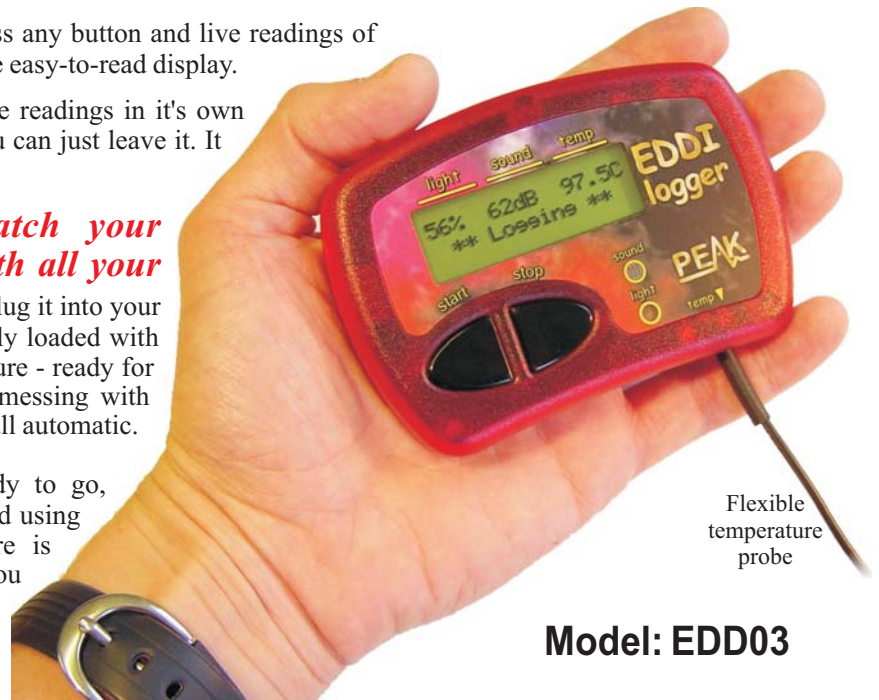

Peak EDDI

environmental digital data instrument + logger!

PEAK
electronic design Ltd

PRODUCT BRIEF

Simplicity! *EDDI* could not be easier. Just press any button and live readings of light, sound and temperature will be displayed on the easy-to-read display.

Press the *start* button and it will start recording the readings in its own memory. You can stop recording at any time, or you can just leave it. It will even continue recording when it's switched off!

Everything you need! The *EDDI* is ready to go, straight out of the box. Sound and light is measured using its internal precision sensors, whilst temperature is measured using a waterproof flexible probe, so you can even check your cup of tea!

Flexible temperature probe

Model: EDD03

Great for experiments and investigations

Tough! Oh yes, it's designed with the real world in mind. With the weatherproof wallet you can leave *EDDI* outside for a few days to see how light levels and temperature vary through days and nights and also monitor the rush-hour noise pollution levels.